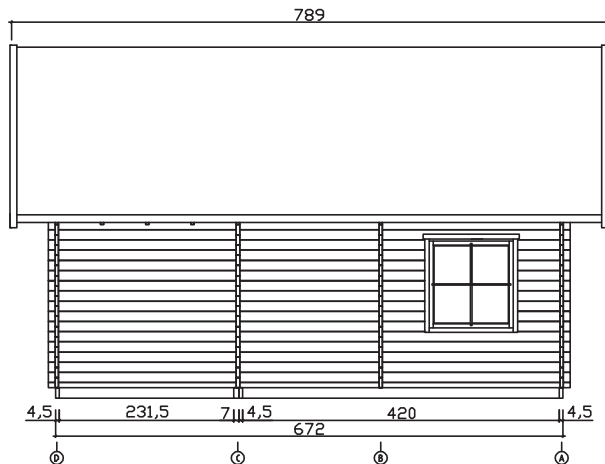

Weekend House SKY 35

First floor plan

Loft plan

THE SKYMILL

THE SKYMILL OÜ

Tel.+372 50 43 972
Tel.+372 56 15 3251

KALEVI tn. 10-27
51010 TARTU, ESTONIA

www.skymill.ee
info@skymill.ee