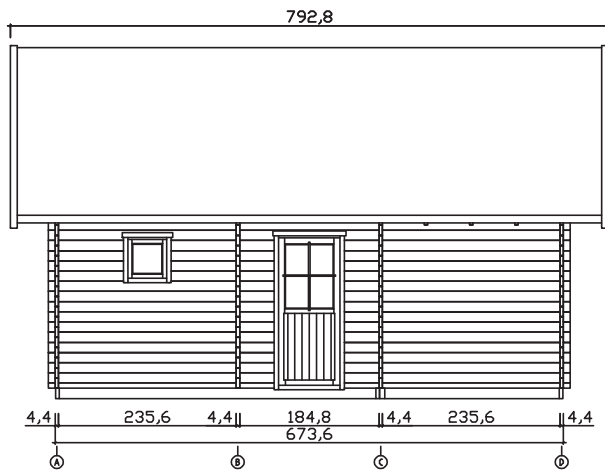

Weekend House SKY 35

First floor plan

Loft plan

THE SKYMILL

THE SKYMILL OÜ

Tel.+372 50 43 972
Tel.+372 56 15 3251

KALEVI tn. 10-27
51010 TARTU, ESTONIA

www.skymill.ee
info@skymill.ee